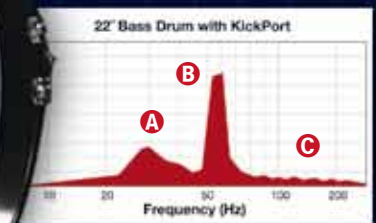

Make your drums sound **Obese.**

Deeper, fatter, warmer—the revolutionary KickPort™ instantly improves the sound of any bass drum.

Used by the world's top drummers, recommended by leading dealers and named "Best In Show" at Summer NAMM 2009, the KickPort is a revolutionary innovation designed to instantly improve the sound of any bass drum. The versatile, affordable KickPort is quick and easy to install—allowing optimum tone, tuning, head selection, and mic placement in any playing situation. It is fast becoming an essential and standard part of the modern drumset.

KickPort's patented design* combines multiple engineering breakthroughs to create a deeper, fatter yet more focused bass drum sound.

- The KickPort dampens the vibration of the front head reducing the need for inconsistent and often ineffective internal muffling and dampening materials.
- While traditional venting simply allows the movement of the air in and out of the drum, KickPort slows the air exiting the drum by restricting and compressing the flow through its tube and then allows the rapid expansion of the air through its flared opening. This adds punch and power to the sound.
- The cumulative effect of KickPort's natural tone control and sonic enhancement is a stronger, cleaner sound with a lower fundamental frequency that can be felt and heard by both the drummer behind the kit and listening audience. With KickPort, drummers also experience a more responsive feel from the batter head.

Spectrum analysis of a bass drum strike shows how the KickPort enhances the lower frequencies (A), strengthens the fundamental (B) and evens out the upper partials (C) for a deeper, fatter, warmer and cleaner sound.