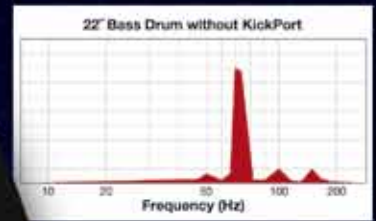

Make your drums sound **Obese.**

Deeper, fatter, warmer—the revolutionary KickPort™ instantly improves the sound of any bass drum.

Used by the world's top drummers, recommended by leading dealers and named "Best In Show" at Summer NAMM 2009, the KickPort is a revolutionary innovation designed to instantly improve the sound of any bass drum. The versatile, affordable KickPort is quick and easy to install—allowing optimum tone, tuning, head selection, and mic placement in any playing situation. It is fast becoming an essential and standard part of the modern drumset.

KickPort's patented design* combines multiple engineering breakthroughs to create a deeper, fatter yet more focused bass drum sound.

- The KickPort dampens the vibration of the front head reducing the need for inconsistent and often ineffective internal muffling and dampening materials.
- While traditional venting simply allows the movement of the air in and out of the drum, KickPort slows the air exiting the drum by restricting and compressing the flow through its tube and then allows the rapid expansion of the air through its flared opening. This adds punch and power to the sound.
- The cumulative effect of KickPort's natural tone control and sonic enhancement is a stronger, cleaner sound with a lower fundamental frequency that can be felt and heard by both the drummer behind the kit and listening audience. With KickPort, drummers also experience a more responsive feel from the batter head.

Spectrum analysis of a bass drum strike shows how the KickPort enhances the lower frequencies (A), strengthens the fundamental (B) and evens out the upper partials (C) for a deeper, fatter, warmer and cleaner sound.